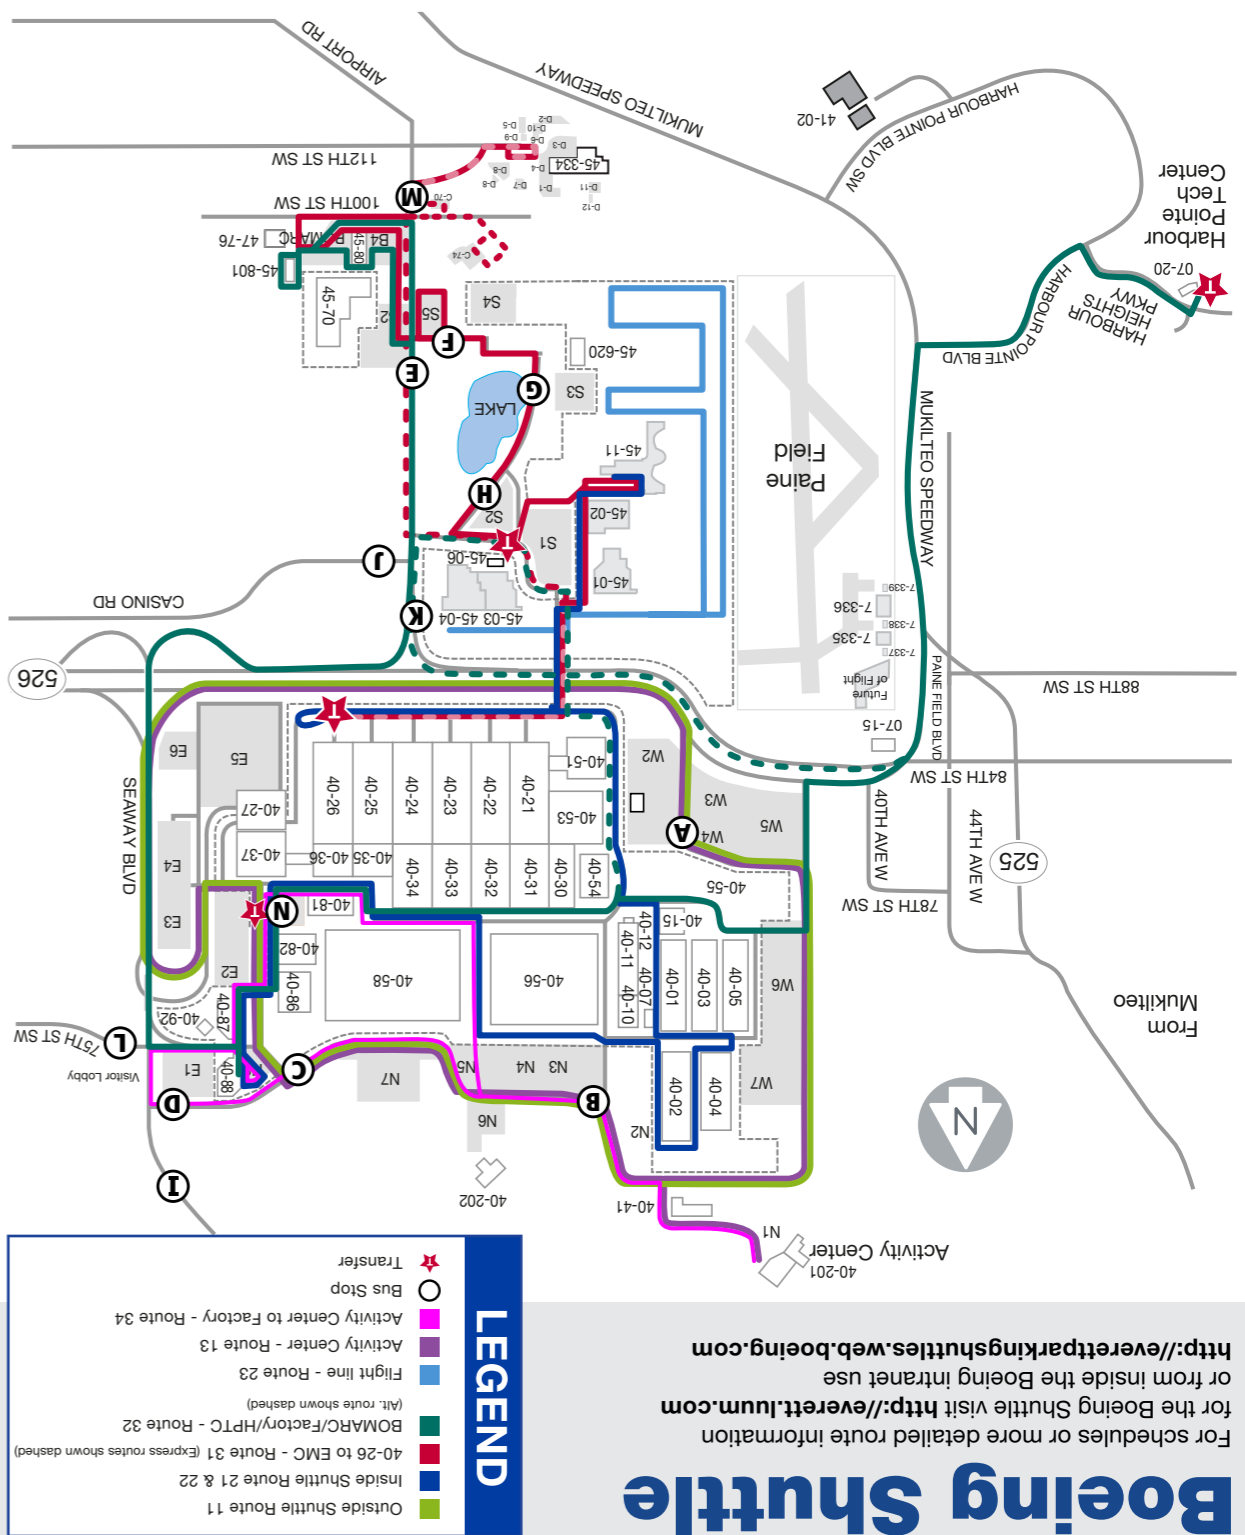

Transit Routes

- Community Transit
- Everett Transit
- King County Metro

Swift Transfer Locations
 Park & Ride/Transit Center

Bicycle Routes

- Interurban Trail
- Popular Bicycling Routes

Boeing Area (see Boeing shuttle map for service within Boeing)

Boeing Bus Stops

- (A) Gate E-72
- (B) Gate E-84
- (C) Gate E-88
- (D) Boeing Perimeter Rd & Seaway Blvd
- (E) Airport Rd & 94th St
- (F) 94th St & Airport Rd
- (G) Gate E-67
- (H) Gate E-68
- (I) Seaway Blvd & Fluke
- (J) Casino Rd & Airport Rd
- (K) Airport Rd & Casino Rd
- (L) 75th St & Seaway Blvd
- (M) Bomarc
- (N) Gate E-77

Transit Service Direct to Boeing
www.communitytransit.org/boeing

Snohomish County Bicycling & Trail Map
www.communitytransit.org/bikes

Vanpool
 (425) 348-2397
vanpool@commtrans.org

Carpool
 (888) 814-1300
www.RideshareOnline.com

Boeing Shuttle

For schedules or more detailed route information for the Boeing Shuttle visit <http://everett.lum.com> or from inside the Boeing intranet use <http://everettparkingshuttles.web.boeing.com>