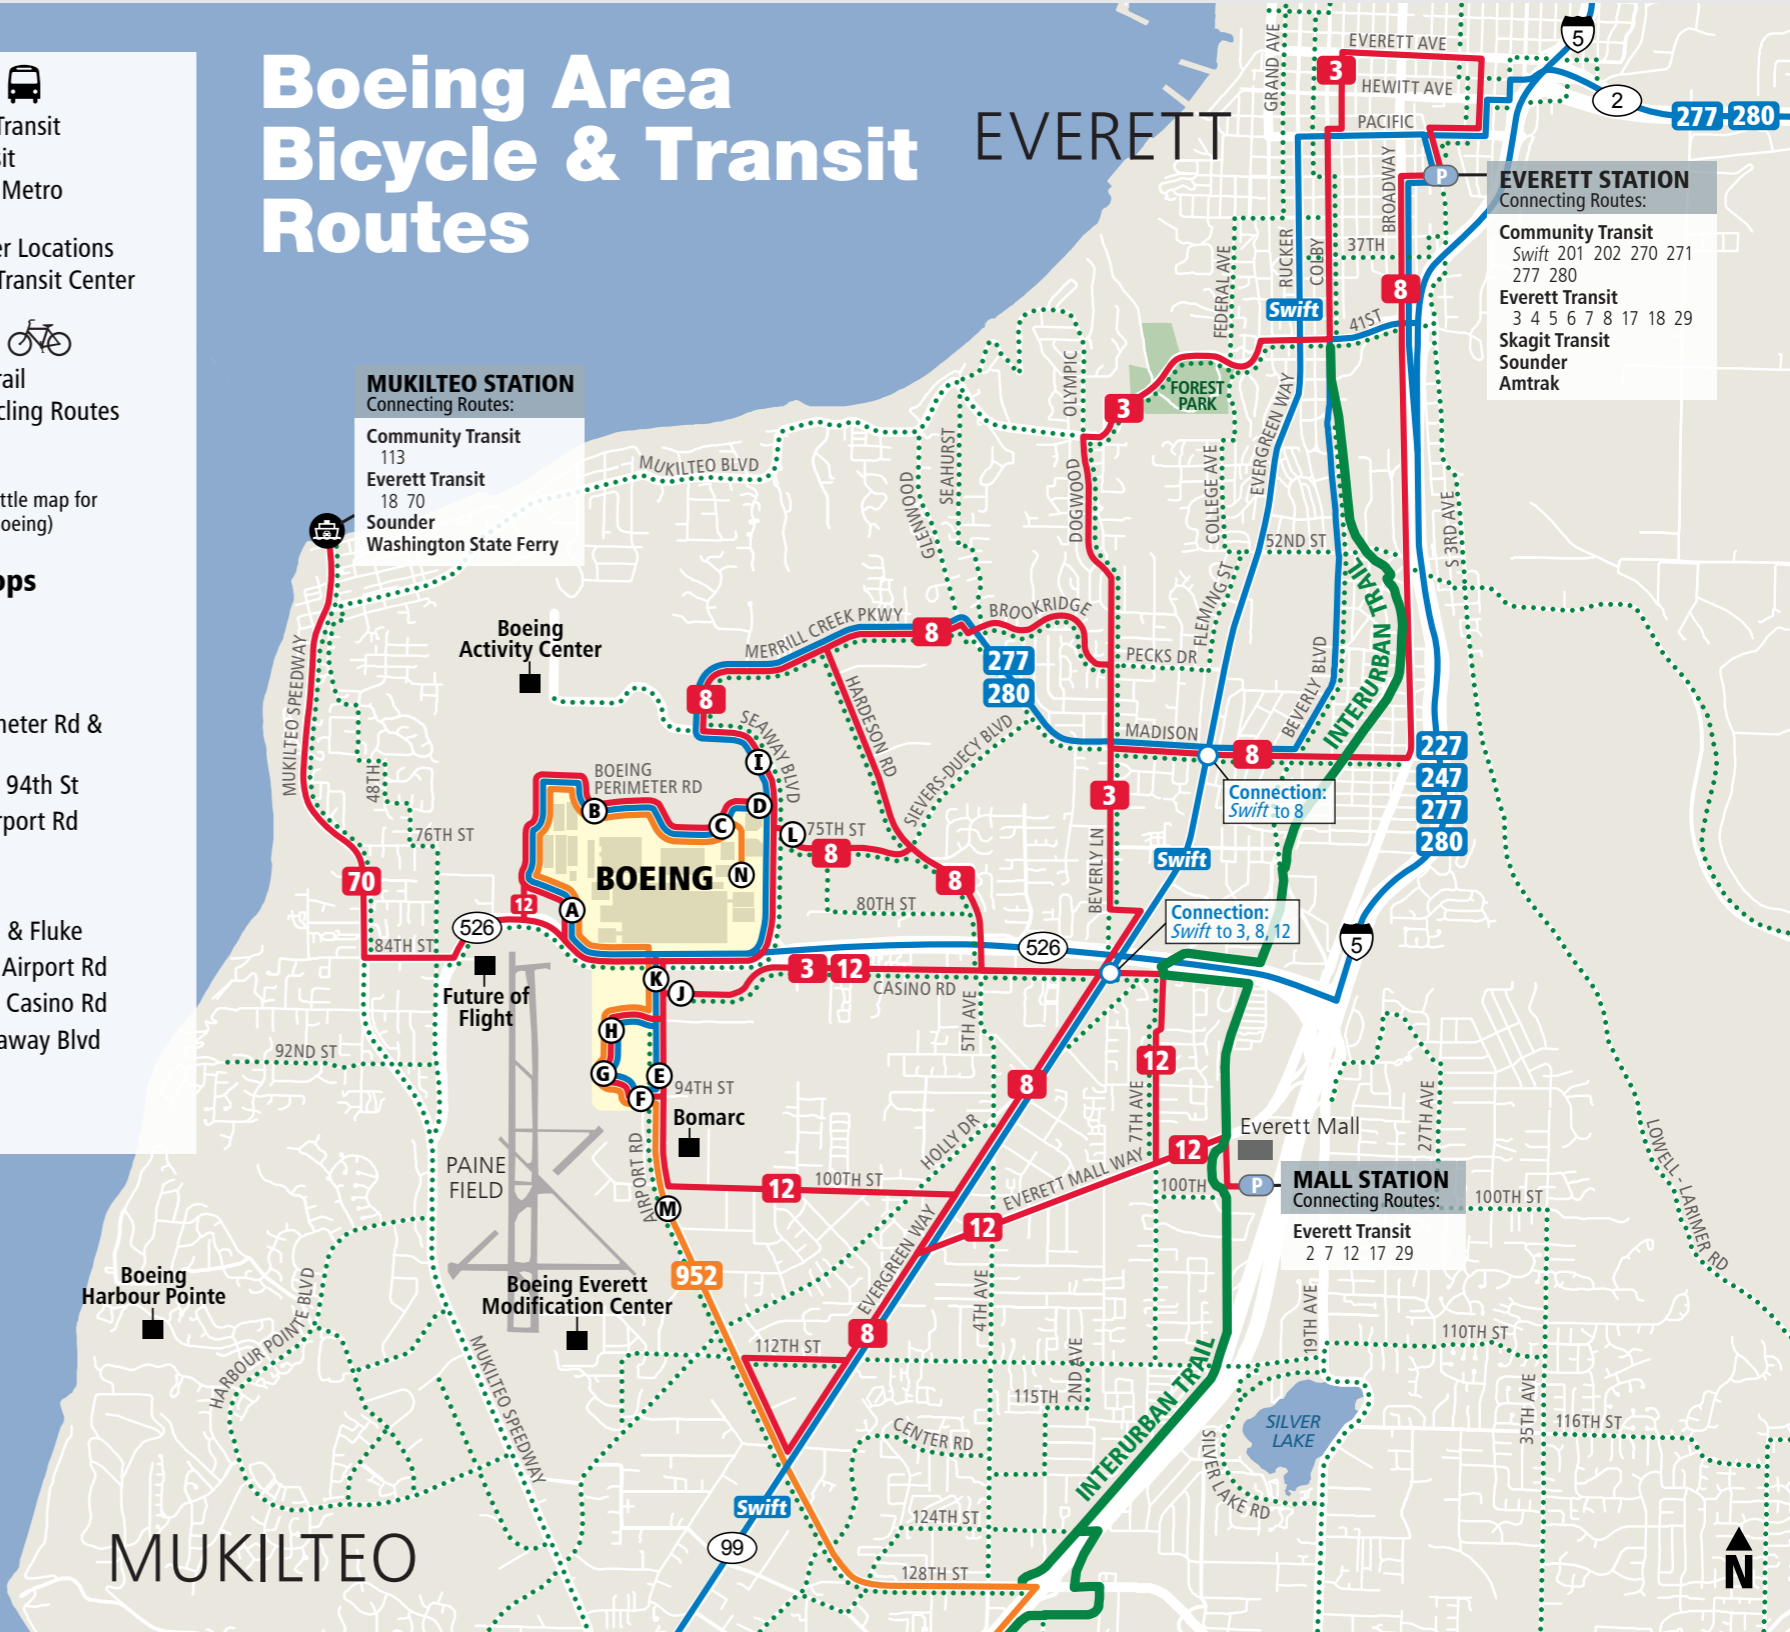

Everett

Going to Boeing

Your way,
your route,
your schedule.

Commute to Boeing Everett

This commuter map helps you plan smart and accessible routes via

- Boeing shuttle
- Bicycle
- Public transit (includes times)

Transit Routes

- Community Transit
- Everett Transit
- King County Metro

Swift Transfer Locations
 Park & Ride/Transit Center

Bicycle Routes

- Interurban Trail
- Popular Bicycling Routes

Boeing Area (see Boeing shuttle map for service within Boeing)

Boeing Bus Stops

- (A) Gate E-72
- (B) Gate E-84
- (C) Gate E-88
- (D) Boeing Perimeter Rd & Seaway Blvd
- (E) Airport Rd & 94th St
- (F) 94th St & Airport Rd
- (G) Gate E-67
- (H) Gate E-68
- (I) Seaway Blvd & Fluke
- (J) Casino Rd & Airport Rd
- (K) Airport Rd & Casino Rd
- (L) 75th St & Seaway Blvd
- (M) Bomarc
- (N) Gate E-77

Boeing Area Bicycle & Transit Routes

BOEING
Customer Services Information
 Visit TotalAccess for commuting information

Boeing Shuttle Information
 • <http://everett.lum.com>
 • From inside Boeing intranet only
<http://everettparkingshuttles.web.boeing.com>