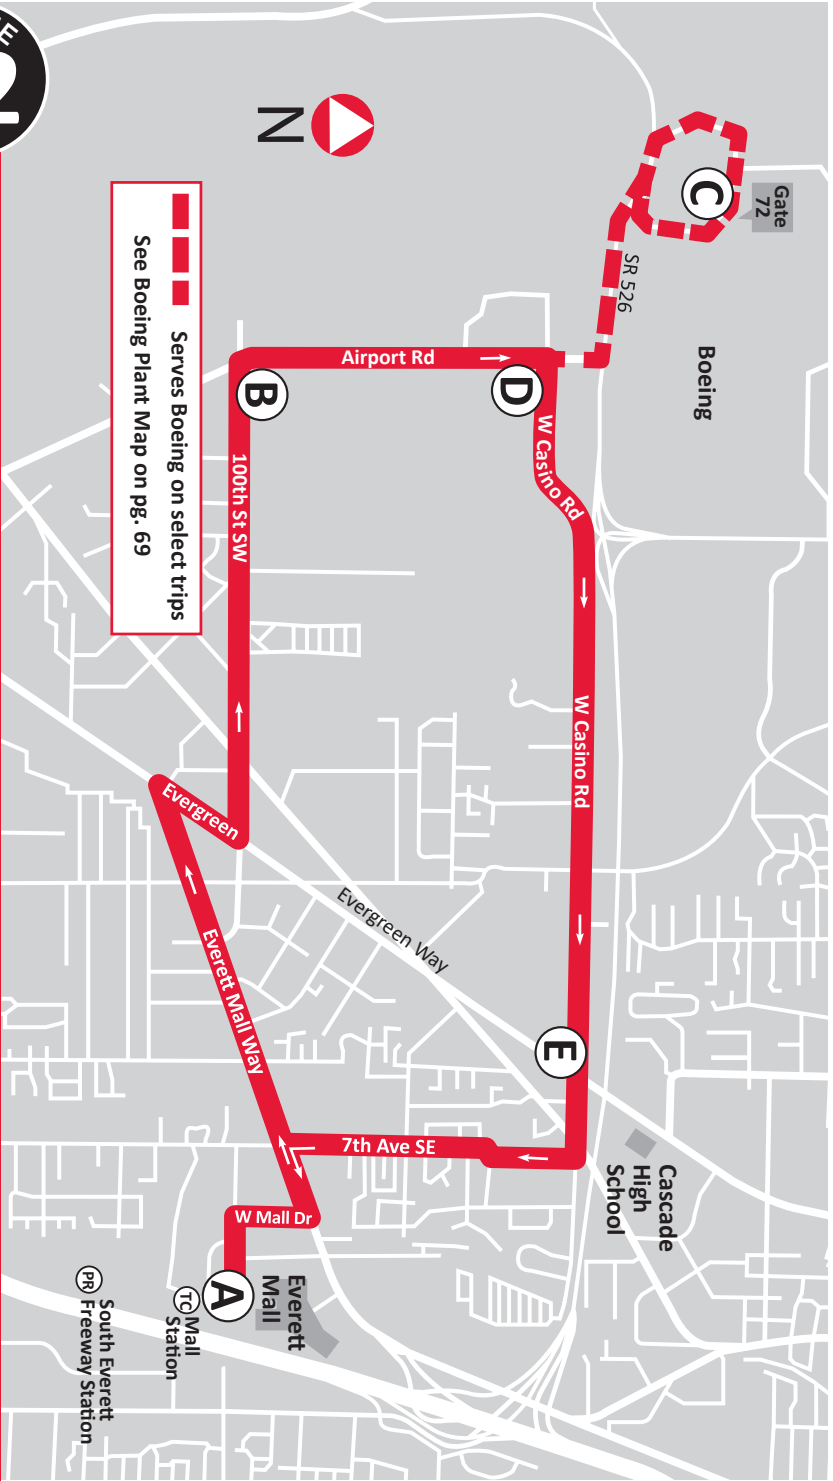

ROUTE
12

MALL CIRCULATOR

 Serves Boeing on select trips
See Boeing Plant Map on pg. 69

MONDAY – FRIDAY

Mall Circulator

Mall Station Bay 2	100th St SW Airport	Boeing Gate 72	W Casino Airport	Casino Evergreen	Mall Station
6394	5245	2327	5005	5115	
A	B	C	D	E	A
6:30	6:40	6:45	6:49	6:55	7:09
7:20	7:30	7:35	7:39	7:45	7:57
8:10	8:20	8:24	8:27	8:34	8:46
9:10	9:21	9:25	9:28	9:35	9:47
10:10	10:21	-	10:24	10:31	10:43
11:15	11:26	-	11:29	11:36	11:48
12:20	12:32	-	12:35	12:42	12:54
1:10	1:22	-	1:25	1:32	1:44
2:05	2:17	2:22	2:26	2:33	2:45
3:00	3:12	3:17	3:21	3:28	3:40
4:00	4:12	4:17	4:21	4:28	4:40
5:00	5:12	-	5:15	5:21	5:35
5:30	5:42	5:46	5:50	5:56	6:10

Bold type denotes PM times

Effective September 16, 2018

www.EverettTransit.org

SATURDAY

Mall Circulator

Mall Station Bay 2	100th St SW Airport	W Casino Airport	Casino Evergreen	Mall Station
6394	5245	5005	5115	
A	B	D	E	A
10:00	10:11	10:13	10:19	10:31
10:35	10:46	10:48	10:54	11:06
11:15	11:26	11:28	11:34	11:46
12:00	12:11	12:13	12:19	12:31
12:40	12:51	12:53	12:59	1:11
1:25	1:37	1:39	1:45	1:57
2:15	2:27	2:29	2:35	2:47
3:05	3:17	3:19	3:25	3:37
3:45	3:56	3:58	4:04	4:16
4:30	4:41	4:43	4:49	5:01
5:15	5:26	5:28	5:34	5:46

SUNDAY

Mall Circulator

Mall Station Bay 2	100th St SW Airport	W Casino Airport	Casino Evergreen	Mall Station
6394	5245	5005	5115	
A	B	D	E	A
11:15	11:24	11:26	11:32	11:44
12:00	12:09	12:11	12:17	12:29
12:45	12:54	12:56	1:02	1:14
1:30	1:40	1:42	1:48	2:00
2:15	2:25	2:27	2:33	2:45
3:00	3:10	3:12	3:18	3:30
3:45	3:55	3:57	4:02	4:14
4:30	4:40	4:42	4:47	4:59

Bold type denotes PM times || No Saturday or Sunday service to Boeing