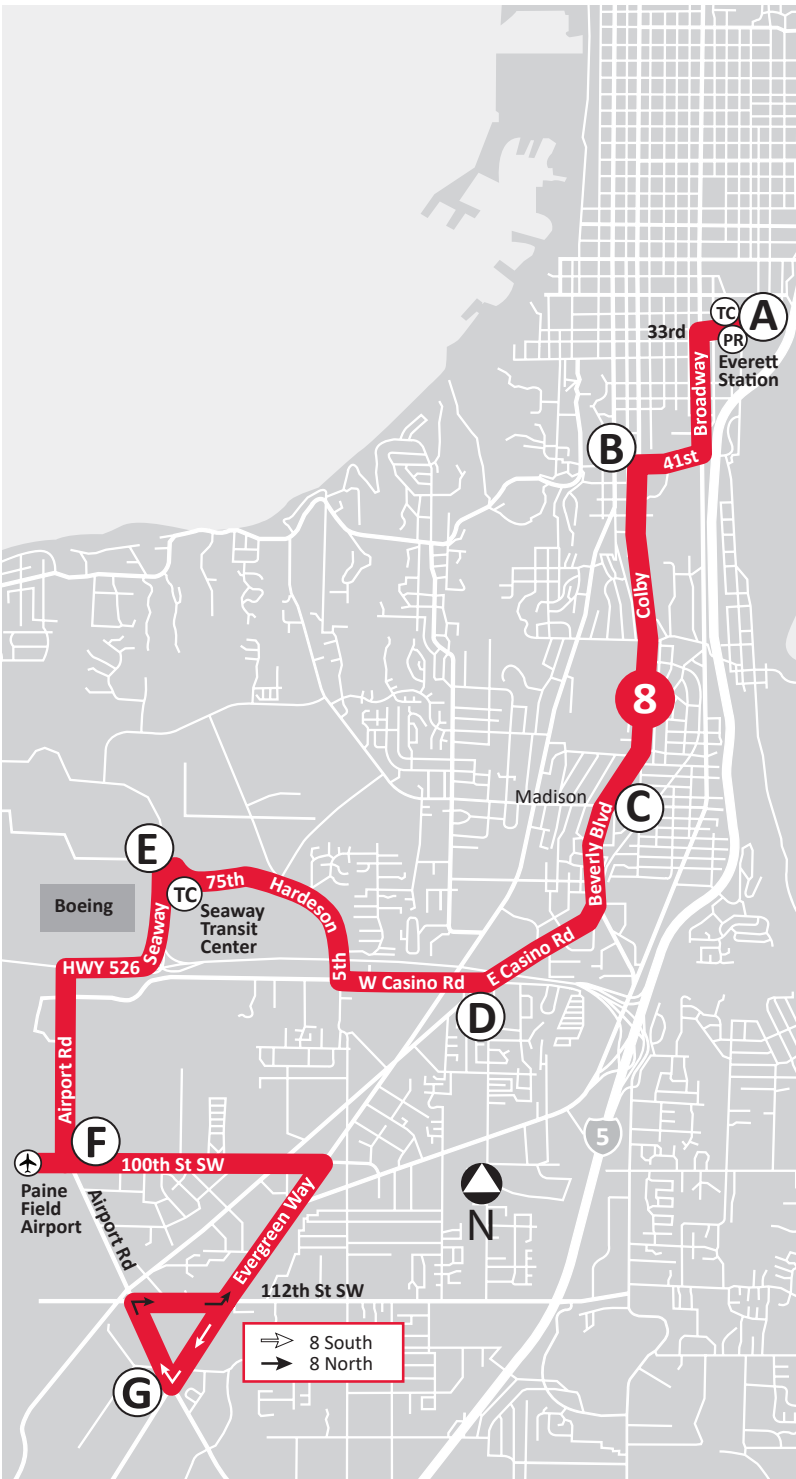

S to Airport Rd. || N to Everett Station

Everett Station Bay D4	Colby Ave 41st St	Beverly Blvd Madison	Casino Evergreen	75th St Seaway Blvd	100th St SW Airport	Airport Evergreen
2441	3000	4130	5120	3680	7040	
A	B	C	D	E	F	G
5:00	5:05	5:09	5:14	5:20	5:28	5:36
5:45	5:50	5:54	5:59	6:05	6:13	6:21
6:25	6:30	6:34	6:39	6:45	6:53	7:01
7:05	7:10	7:14	7:19	7:25	7:33	7:41
7:45	7:50	7:54	7:59	8:05	8:13	8:21
8:25	8:30	8:34	8:39	8:45	8:53	9:01
9:05	9:10	9:14	9:19	9:25	9:33	9:41
10:05	10:10	10:14	10:19	10:25	10:33	10:41
11:05	11:10	11:14	11:19	11:25	11:33	11:41
12:05	12:10	12:15	12:20	12:26	12:34	12:42
1:05	1:10	1:15	1:20	1:26	1:34	1:42
2:05	2:10	2:15	2:20	2:26	2:34	2:42
3:05	3:10	3:15	3:20	3:26	3:34	3:42
3:45	3:50	3:55	4:00	4:06	4:14	4:22
4:25	4:30	4:35	4:40	4:46	4:54	5:02
5:05	5:10	5:15	5:20	5:26	5:34	5:42
6:05	6:10	6:14	6:19	6:25	6:33	6:41
7:05	7:10	7:14	7:19	7:25	7:33	7:41
8:05	8:10	8:14	8:19	8:25	8:33	8:41

Bold type denotes PM times
 *Seaway Transit Center Bay 12

SOUTH to AIRPORT RD

Everett Station Bay D4	Colby Ave 41st St	Beverly Blvd Madison	Casino Evergreen	75th St Seaway Blvd	100th St SW Airport	Airport Evergreen
2441	3000	4130	5120	3680	7040	
A	B	C	D	E	F	G
8:00	8:05	8:09	8:14	8:20	8:28	8:36
9:00	9:05	9:09	9:14	9:20	9:28	9:36
10:00	10:05	10:09	10:14	10:20	10:28	10:36
11:00	11:05	11:09	11:14	11:20	11:28	11:36
12:00	12:05	12:09	12:14	12:20	12:28	12:36
1:00	1:05	1:09	1:14	1:20	1:28	1:36
2:00	2:05	2:09	2:14	2:20	2:28	2:36
3:00	3:05	3:09	3:14	3:20	3:28	3:36
4:00	4:05	4:09	4:14	4:20	4:28	4:36
5:00	5:05	5:09	5:14	5:20	5:28	5:36
6:00	6:05	6:09	6:14	6:20	6:28	6:36
7:00	7:05	7:09	7:14	7:20	7:28	7:36